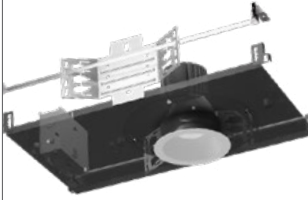

Non-IC - New Construction