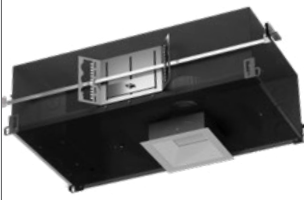

IC Air-Tight - New Construction