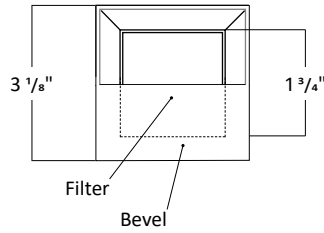

PERFORMANCE CHART

Optics		30°	35°	40°	45°	50°
6W	Initial Lumens	597	597	597	597	597
	Delivered Lumens	202	243	245	233	139
9W	Initial Lumens	847	847	847	847	847
	Delivered Lumens	286	343	346	329	197
12W	Initial Lumens	1122	1122	1122	1122	1122
	Delivered Lumens	375	451	454	432	259
15W	Initial Lumens	1360	1360	1360	1360	1360
	Delivered Lumens	445	541	539	518	308

* Values are listed at 3000K, 90+ CRI with trim.

DIFFUSED LENS

- Listed IES files are with diffused lens

HOUSING DIMENSIONS

ADJUSTABLE MODULE DIMENSIONS

FLANGELESS PLASTER (LPS)

TRIM DIMENSIONS

TRIM FINISH

PHOTOMETRIC DATA

6W - 30°

Throw Distance	Center Beam fc	Beam Width
6 ft	14	2.9 ft
8 ft	8	3.8 ft
10 ft	5	4.8 ft
12 ft	3	5.7 ft
14 ft	3	6.7 ft
16 ft	2	7.6 ft
18 ft	2	8.6 ft
20 ft	1	9.5 ft

Delivered Lumens : 202 lm
Efficiency : 32 lm/W