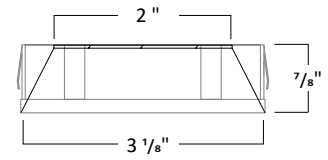

FLANGELESS PLASTER (LPS)

TRIM DIMENSIONS

TRIM FINISH

*Consult Factory for Made to Order Finishes

REMOTE 8W EMERGENCY BATTERY

1. Remote Emergency Battery
2. Remote Test Switch

ER8W is an 8W Emergency Battery that is remote to the fixture with a remote test switch. Ceiling access is required to replace the EM unit.