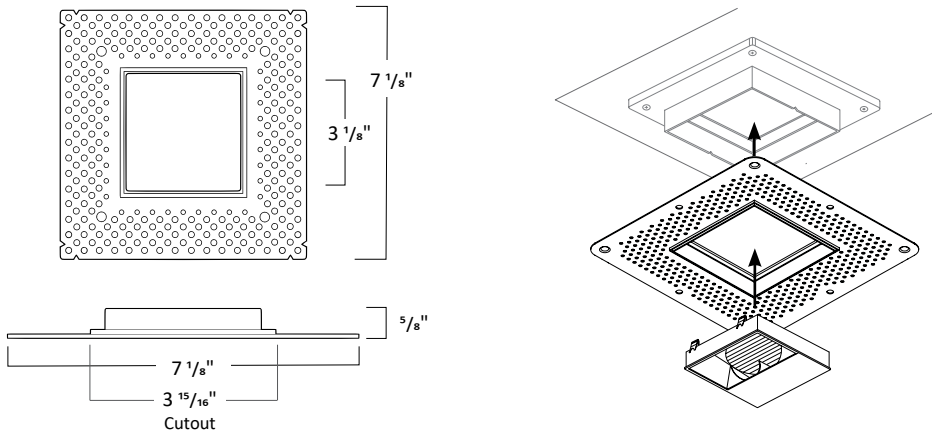

FLANGELESS PLASTER (LPS)

TRIM DIMENSIONS