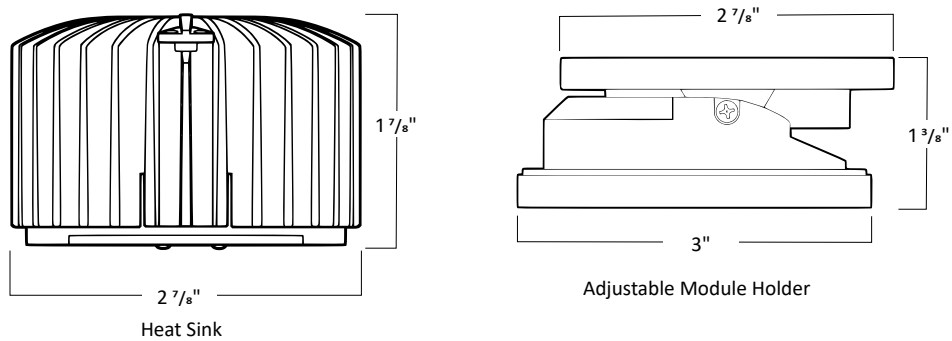

ADJUSTABLE MODULE DIMENSIONS