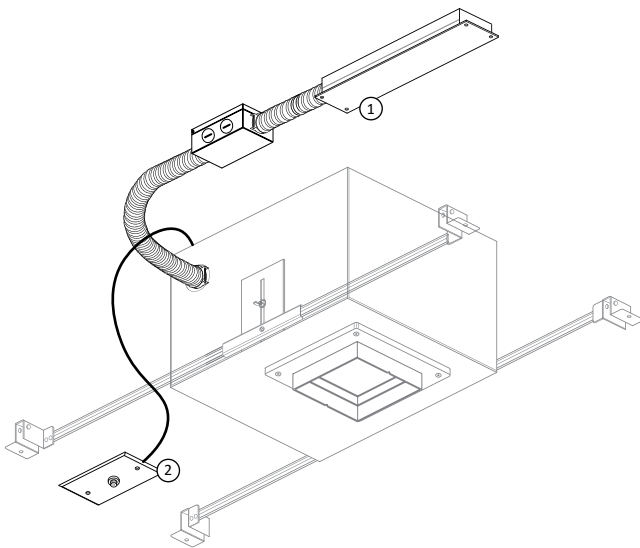

*Consult Factory for Made to Order Finishes

REMOTE 8W EMERGENCY BATTERY

1. Remote Emergency Battery
2. Remote Test Switch

ER8W is an 8W Emergency Battery that is remote to the fixture with a remote test switch. Ceiling access is required to replace the EM unit.