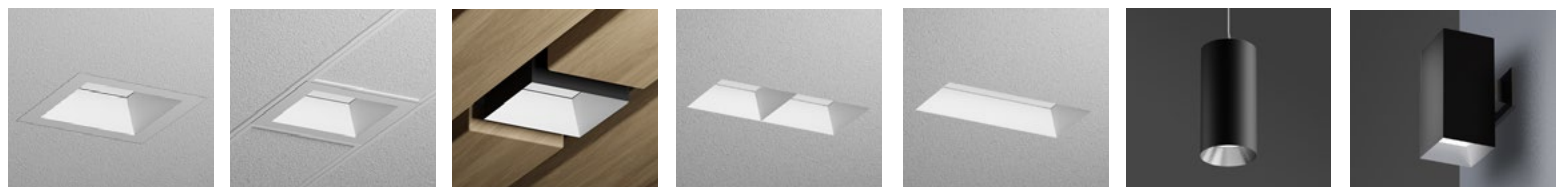

PRIME FAMILY OF PRODUCTS

Downlight

TechZone®

WoodWorks®

Multiple Dedicated Bevel

Multiple Open Bevel

Cylinder

Square Luminaire