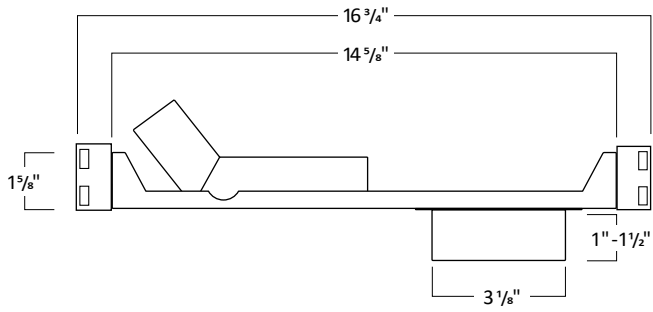

2" ARCHITECTURAL SQUARE FLANGE DOWNLIGHT COMPATIBLE WITH 4" TECHZONE® CEILINGS (SILHOUETTE®, SUPRAFINE®, INTERLUDE®, OR PRELUDE®) BY ARMSTRONG®

HOUSING DIMENSIONS