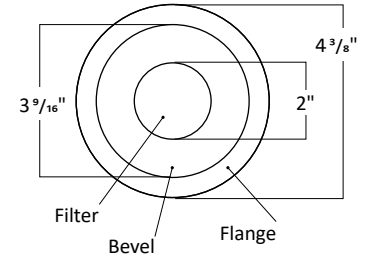

FILTERS

Frosted Filter

Honey Comb

Solite Filter

Linear Filter

TRIM DIMENSIONS

DIE-CAST

3RFO-CS