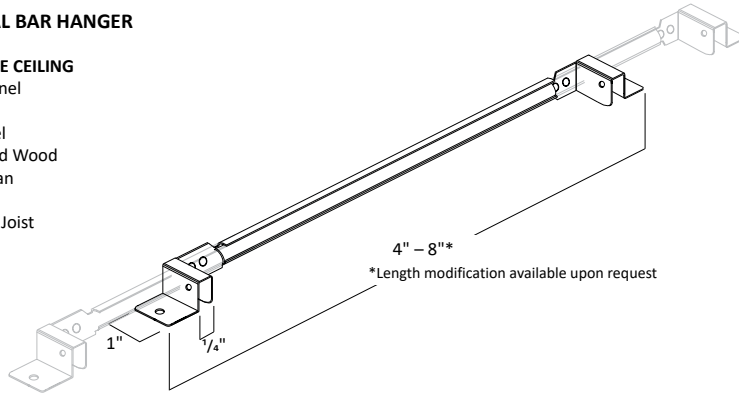

HOUSING DIMENSIONS

FRAME ACCESSORIES

UNIVERSAL BAR HANGER

COMPATIBLE CEILING

- Hat Channel
- T-Bar
- C-Channel
- Laminated Wood
- Quick-Span
- I-Beam
- Standard Joist

MODULE DIMENSIONS

3" ARCHITECTURAL ROUND FLANGE DOWNLIGHT COMPATIBLE WITH 6" TECHZONE® CEILINGS
(SILHOUETTE®, SUPRAFINE®, INTERLUDE®, OR PRELUDE®) BY ARMSTRONG®

FILTERS

Frosted Filter

Honey Comb

Solite Filter

Linear Filter

TRIM DIMENSIONS

DIE-CAST

3RFO-CS