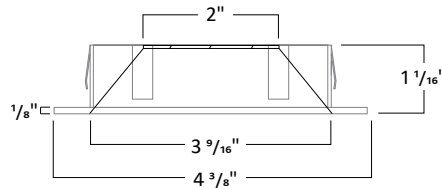

HOUSING DIMENSIONS

FRAME ACCESSORIES

UNIVERSAL BAR HANGER

COMPATIBLE CEILING

- Hat Channel
- T-Bar
- C-Channel
- Laminated Wood
- Quick-Span
- I-Beam
- Standard Joist

MODULE DIMENSIONS

3" ARCHITECTURAL ROUND FLANGE DOWNLIGHT COMPATIBLE WITH 6" TECHZONE® CEILINGS
(SILHOUETTE®, SUPRAFINE®, INTERLUDE®, OR PRELUDE®) BY ARMSTRONG®

FILTERS

Frosted Filter

Honey Comb

Solite Filter

Linear Filter

TRIM DIMENSIONS

DIE-CAST

3RFO-CS