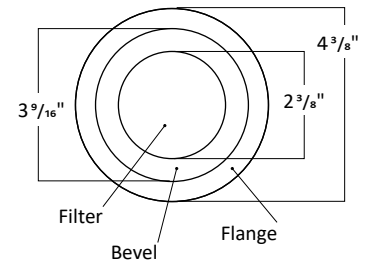

TRIM FINISH

May be mixed and matched

*Consult Factory for Made to Order Finishes