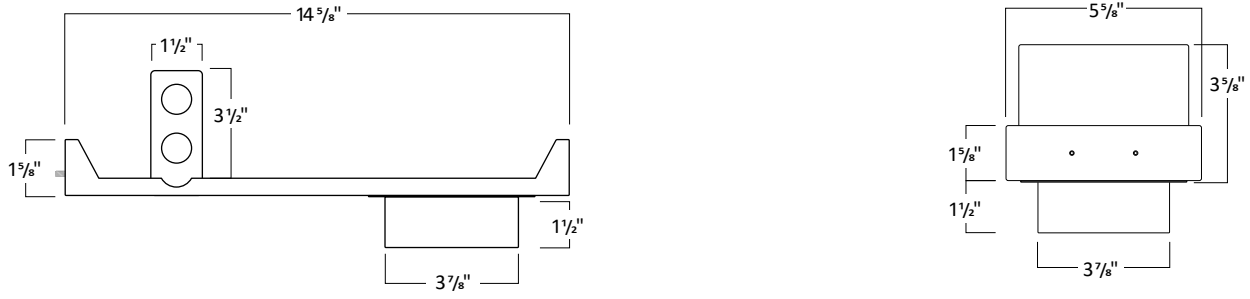

3" ARCHITECTURAL ROUND FLANGE DOWNLIGHT COMPATIBLE WITH 6" TECHZONE® CEILINGS (SILHOUETTE®, SUPRAFINE®, INTERLUDE®, OR PRELUDE®) BY ARMSTRONG®

HOUSING DIMENSIONS