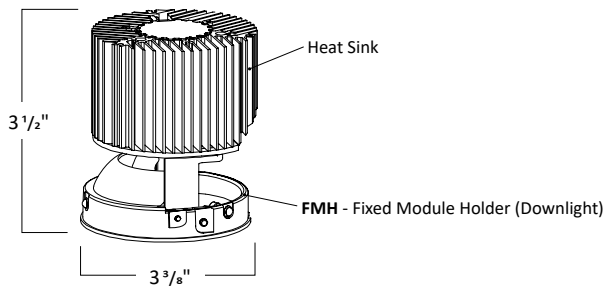

HOUSING DIMENSIONS

FRAME ACCESSORIES

UNIVERSAL BAR HANGER

COMPATIBLE CEILING

- Hat Channel
- T-Bar
- C-Channel
- Laminated Wood
- Quick-Span
- I-Beam
- Standard Joist

MODULE DIMENSIONS

3" ARCHITECTURAL ROUND FLANGE DOWNLIGHT COMPATIBLE WITH 6" TECHZONE® CEILINGS
(SILHOUETTE®, SUPRAFINE®, INTERLUDE®, OR PRELUDE®) BY ARMSTRONG®

FILTERS

Frosted Filter

Honey Comb

Solite Filter

Linear Filter

TRIM DIMENSIONS

DIE-CAST

3RFO-CS