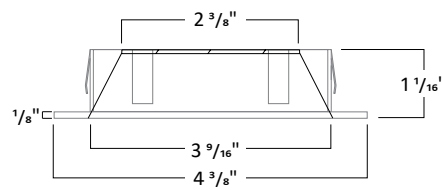

TRIM FINISH

May be mixed and matched

*Consult Factory for Made to Order Finishes