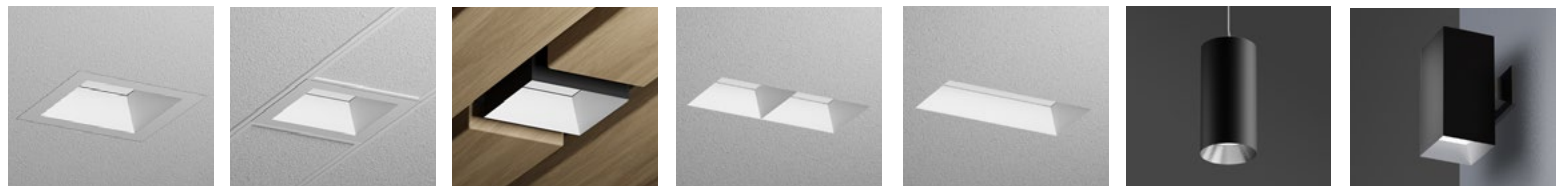

PRIME FAMILY OF PRODUCTS

Downlight   TechZone®   WoodWorks®   Multiple Dedicated Bevel   Multiple Open Bevel   Cylinder   Square Luminaire