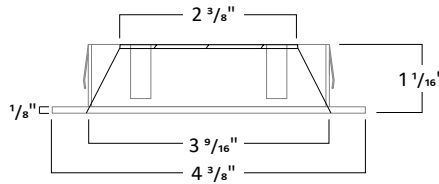

HOUSING DIMENSIONS

FRAME ACCESSORIES

UNIVERSAL BAR HANGER

COMPATIBLE CEILING

- Hat Channel
- T-Bar
- C-Channel
- Laminated Wood
- Quick-Span
- I-Beam
- Standard Joist

MODULE DIMENSIONS

3" ARCHITECTURAL SQUARE FLANGE DOWNLIGHT COMPATIBLE WITH 6" TECHZONE® CEILINGS
(SILHOUETTE®, SUPRAFINE®, INTERLUDE®, OR PRELUDE®) BY ARMSTRONG®

FILTERS

Frosted Filter

Honey Comb

Solite Filter

Linear Filter

TRIM DIMENSIONS

3SFO-CS

3SFO-CL