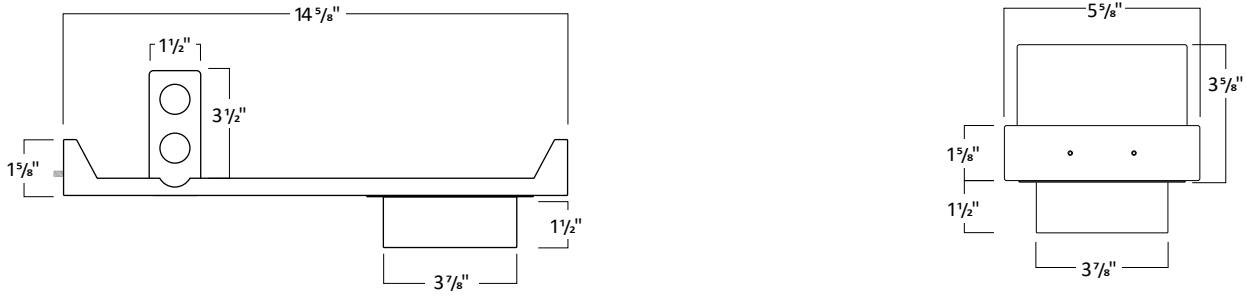

3" ARCHITECTURAL SQUARE FLANGE DOWNLIGHT COMPATIBLE WITH 6" TECHZONE® CEILINGS (SILHOUETTE®, SUPRAFINE®, INTERLUDE®, OR PRELUDE®) BY ARMSTRONG®

HOUSING DIMENSIONS