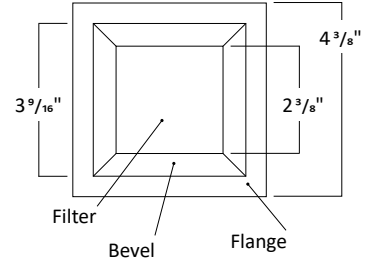

HOUSING DIMENSIONS

FRAME ACCESSORIES

UNIVERSAL BAR HANGER

COMPATIBLE CEILING

- Hat Channel
- T-Bar
- C-Channel
- Laminated Wood
- Quick-Span
- I-Beam
- Standard Joist

MODULE DIMENSIONS

3" ARCHITECTURAL SQUARE FLANGE DOWNLIGHT COMPATIBLE WITH 6" TECHZONE® CEILINGS
(SILHOUETTE®, SUPRAFINE®, INTERLUDE®, OR PRELUDE®) BY ARMSTRONG®

FILTERS

Frosted Filter

Honey Comb

Solite Filter

Linear Filter

TRIM DIMENSIONS

3SFO-CS

3SFO-CL