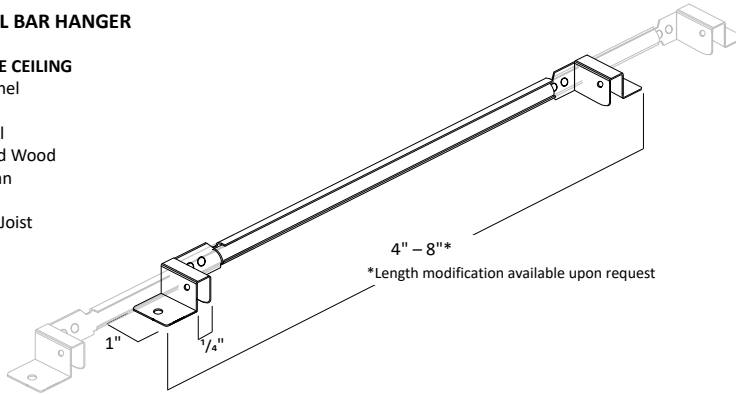

HOUSING DIMENSIONS

FRAME ACCESSORIES

UNIVERSAL BAR HANGER

COMPATIBLE CEILING

- Hat Channel
- T-Bar
- C-Channel
- Laminated Wood
- Quick-Span
- I-Beam
- Standard Joist

MODULE DIMENSIONS

3" ARCHITECTURAL SQUARE FLANGE DOWNLIGHT COMPATIBLE WITH 6" TECHZONE® CEILINGS
(SILHOUETTE®, SUPRAFINE®, INTERLUDE®, OR PRELUDE®) BY ARMSTRONG®

FILTERS

Frosted Filter

Honey Comb

Solite Filter

Linear Filter

TRIM DIMENSIONS

3SFO-CS

3SFO-CL