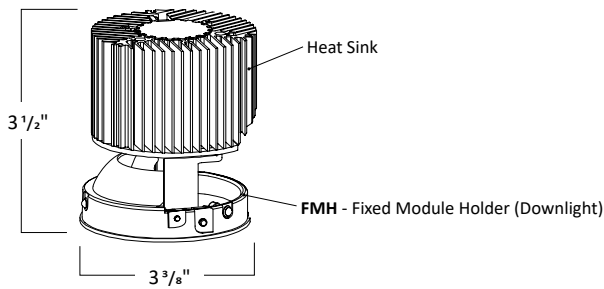

HOUSING DIMENSIONS

FRAME ACCESSORIES

UNIVERSAL BAR HANGER

COMPATIBLE CEILING

- Hat Channel
- T-Bar
- C-Channel
- Laminated Wood
- Quick-Span
- I-Beam
- Standard Joist

MODULE DIMENSIONS

3" ARCHITECTURAL SQUARE FLANGE DOWNLIGHT COMPATIBLE WITH 6" TECHZONE® CEILINGS
(SILHOUETTE®, SUPRAFINE®, INTERLUDE®, OR PRELUDE®) BY ARMSTRONG®

FILTERS

Frosted Filter

Honey Comb

Solite Filter

Linear Filter

TRIM DIMENSIONS

3SFO-CS

3SFO-CL