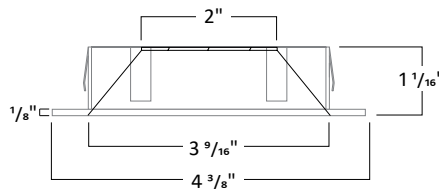

HOUSING DIMENSIONS

FRAME ACCESSORIES

UNIVERSAL BAR HANGER

COMPATIBLE CEILING

- Hat Channel
- T-Bar
- C-Channel
- Laminated Wood
- Quick-Span
- I-Beam
- Standard Joist

MODULE DIMENSIONS

3" ARCHITECTURAL SQUARE FLANGE DOWNLIGHT COMPATIBLE WITH 6" TECHZONE® CEILINGS
(SILHOUETTE®, SUPRAFINE®, INTERLUDE®, OR PRELUDE®) BY ARMSTRONG®

FILTERS

Frosted Filter

Honey Comb

Solite Filter

Linear Filter

TRIM DIMENSIONS

3SFO-CS

3SFO-CL