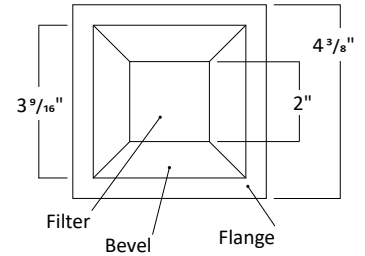

HOUSING DIMENSIONS

FRAME ACCESSORIES

UNIVERSAL BAR HANGER

COMPATIBLE CEILING

- Hat Channel
- T-Bar
- C-Channel
- Laminated Wood
- Quick-Span
- I-Beam
- Standard Joist

MODULE DIMENSIONS

3" ARCHITECTURAL SQUARE FLANGE DOWNLIGHT COMPATIBLE WITH 6" TECHZONE® CEILINGS
(SILHOUETTE®, SUPRAFINE®, INTERLUDE®, OR PRELUDE®) BY ARMSTRONG®

FILTERS

Frosted Filter

Honey Comb

Solite Filter

Linear Filter

TRIM DIMENSIONS

3SFO-CS

3SFO-CL