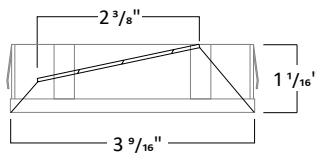

TRIM DIMENSIONS