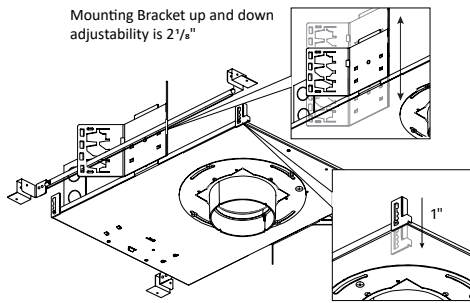

HOUSING DIMENSIONS 6W-20W

WW8176 - Woodwork No. 8176

Universal bar hanger mounts on the length or width side of the fixture;
 Ceiling mount bracket provides 1" adjustability.

1. Must remove spacer to achieve 1 1/2" collar height
2. Consult factory for Made to Order collar height
3. Allow 1/8" tolerance

HOUSING DIMENSIONS 24W-32W

WW8176 - Woodwork No. 8176

Universal bar hanger mounts on the length or width side of the fixture;
 Ceiling mount bracket provides 1" adjustability.

1. Must remove spacer to achieve 1 1/2" collar height
2. Consult factory for Made to Order collar height
3. Allow 1/8" tolerance