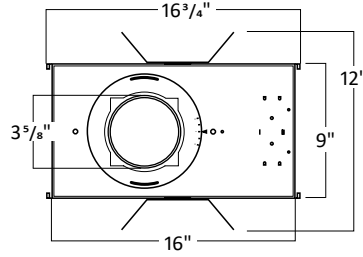

3" ARCHITECTURAL ROUND WALL WASH COMPATIBLE WITH ARMSTRONG® WOODWORKS®
LINEAR SOLID WOOD PANELS 3 1/4" WIDE PLANKS

HOUSING DIMENSIONS 6W-20W