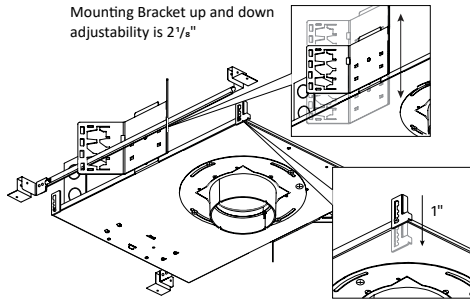

3" ARCHITECTURAL ROUND WALL WASH COMPATIBLE WITH ARMSTRONG® WOODWORKS®
LINEAR SOLID WOOD PANELS 3 1/4" WIDE PLANKS

HOUSING DIMENSIONS 6W-20W