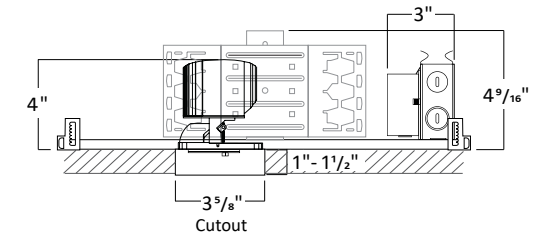

HOUSING DIMENSIONS 6W-20W

WW8176 - Woodwork No. 8176

Universal bar hanger mounts on the length or width side of the fixture;
 Ceiling mount bracket provides 1" adjustability.

1. Must remove spacer to achieve 1 1/2" collar height
2. Consult factory for Made to Order collar height
3. Allow 1/8" tolerance

HOUSING DIMENSIONS 24W-32W

WW8176 - Woodwork No. 8176

Universal bar hanger mounts on the length or width side of the fixture;
 Ceiling mount bracket provides 1" adjustability.

1. Must remove spacer to achieve 1 1/2" collar height
2. Consult factory for Made to Order collar height
3. Allow 1/8" tolerance