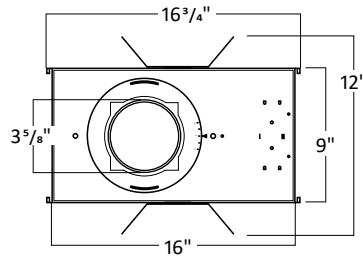

HOUSING DIMENSIONS 6W-20W

WW8176 - Woodwork No. 8176

Universal bar hanger mounts on the length or width side of the fixture;
 Ceiling mount bracket provides 1" adjustability.

1. Must remove spacer to achieve 1 1/2" collar height
2. Consult factory for Made to Order collar height
3. Allow 1/8" tolerance

HOUSING DIMENSIONS 24W-32W

WW8176 - Woodwork No. 8176

Universal bar hanger mounts on the length or width side of the fixture;
 Ceiling mount bracket provides 1" adjustability.

1. Must remove spacer to achieve 1 1/2" collar height
2. Consult factory for Made to Order collar height
3. Allow 1/8" tolerance