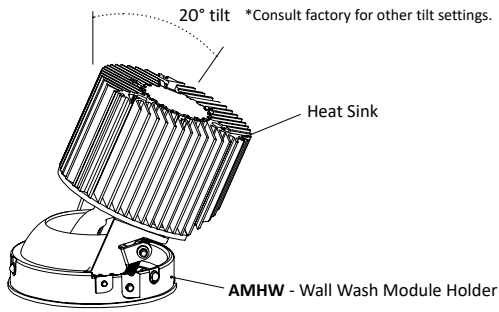

3" ARCHITECTURAL ROUND WALL WASH COMPATIBLE WITH ARMSTRONG® WOODWORKS®
LINEAR SOLID WOOD PANELS 3/4" WIDE PLANKS

LED MODULE