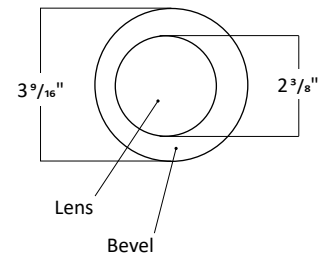

TRIM DIMENSIONS