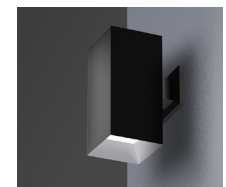

Downlight

TechZone®

WoodWorks®

Multiple Dedicated Bevel

Multiple Open Bevel

Cylinder

Square Luminaire

3" ARCHITECTURAL ROUND WALL WASH COMPATIBLE WITH ARMSTRONG® WOODWORKS®
 LINEAR SOLID WOOD PANELS 3¼" WIDE PLANKS