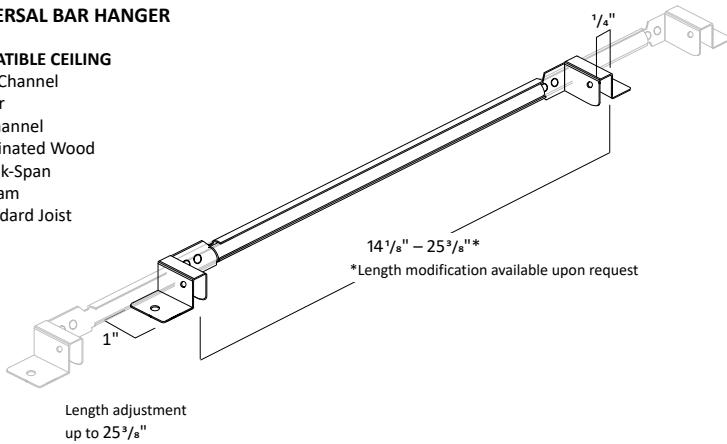

FRAME ACCESSORIES

UNIVERSAL BAR HANGER

COMPATIBLE CEILING

- Hat Channel
- T-Bar
- C-Channel
- Laminated Wood
- Quick-Span
- I-Beam
- Standard Joist