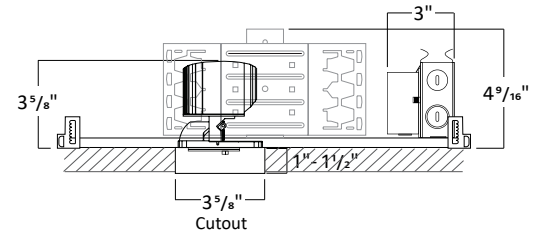

3" ARCHITECTURAL ROUND WALL WASH COMPATIBLE WITH ARMSTRONG® WOODWORKS®
LINEAR SOLID WOOD PANELS 3 1/4" WIDE PLANKS

HOUSING DIMENSIONS 6W-20W