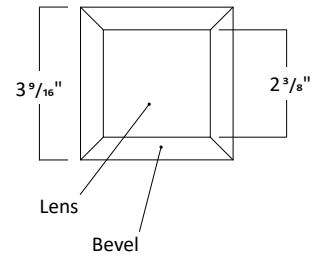

3" ARCHITECTURAL SQUARE ADJUSTABLE COMPATIBLE WITH ARMSTRONG® WOODWORKS®
 LINEAR SOLID WOOD PANELS 3¼" WIDE PLANKS

LED MODULE

FILTERS

Frosted Filter

Honey Comb

Solite Filter

Linear Filter

TRIM DIMENSIONS