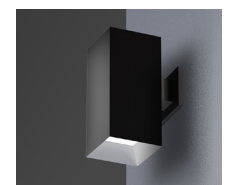

Square Luminaire