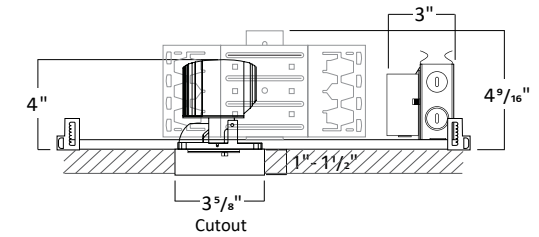

3" ARCHITECTURAL SQUARE ADJUSTABLE COMPATIBLE WITH ARMSTRONG® WOODWORKS®
 LINEAR SOLID WOOD PANELS 3¼" WIDE PLANKS

HOUSING DIMENSIONS 6W-20W

WW8176 - Woodwork No. 8176

Universal bar hanger mounts on the length or width side of the fixture;
 Ceiling mount bracket provides 1" adjustability.

1. Must remove spacer to achieve 1½" collar height
2. Consult factory for Made to Order collar height
3. Allow 1/8" tolerance

HOUSING DIMENSIONS 24W-32W

WW8176 - Woodwork No. 8176

Universal bar hanger mounts on the length or width side of the fixture;
 Ceiling mount bracket provides 1" adjustability.