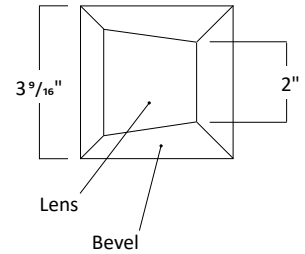

3" ARCHITECTURAL SQUARE ADJUSTABLE COMPATIBLE WITH ARMSTRONG® WOODWORKS®
 LINEAR SOLID WOOD PANELS 3¼" WIDE PLANKS

LED MODULE

FILTERS

Frosted Filter

Honey Comb

Solite Filter

Linear Filter

TRIM DIMENSIONS