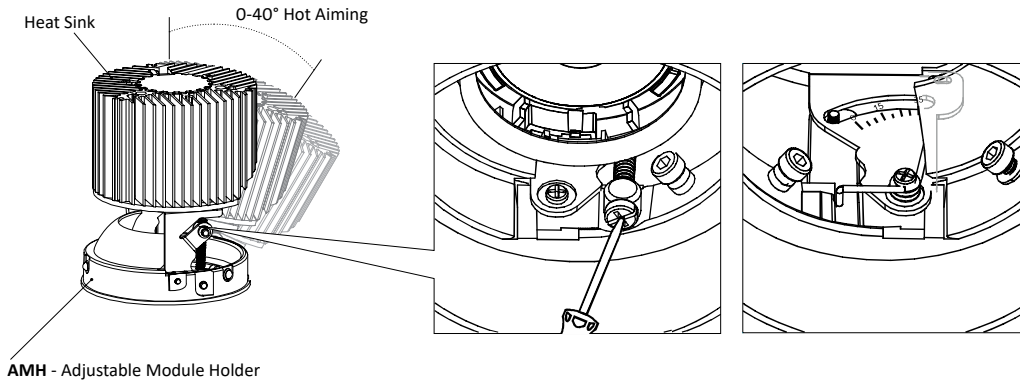

3" ARCHITECTURAL SQUARE ADJUSTABLE COMPATIBLE WITH ARMSTRONG® WOODWORKS®
 LINEAR SOLID WOOD PANELS 3¼" WIDE PLANKS

HOUSING DIMENSIONS 6W-20W

WW8176 - Woodwork No. 8176

Universal bar hanger mounts on the length or width side of the fixture;
 Ceiling mount bracket provides 1" adjustability.

1. Must remove spacer to achieve 1½" collar height
2. Consult factory for Made to Order collar height
3. Allow 1/8" tolerance

HOUSING DIMENSIONS 24W-32W

WW8176 - Woodwork No. 8176

Universal bar hanger mounts on the length or width side of the fixture;
 Ceiling mount bracket provides 1" adjustability.

1. Must remove spacer to achieve 1½" collar height
2. Consult factory for Made to Order collar height
3. Allow 1/8" tolerance

FRAME ACCESSORIES

UNIVERSAL BAR HANGER

COMPATIBLE CEILING

- Hat Channel
- T-Bar
- C-Channel
- Laminated Wood
- Quick-Span
- I-Beam
- Standard Joist

3" ARCHITECTURAL SQUARE ADJUSTABLE COMPATIBLE WITH ARMSTRONG® WOODWORKS®
 LINEAR SOLID WOOD PANELS 3¼" WIDE PLANKS

LED MODULE

FILTERS

Frosted Filter

Honey Comb

Solite Filter

Linear Filter

TRIM DIMENSIONS