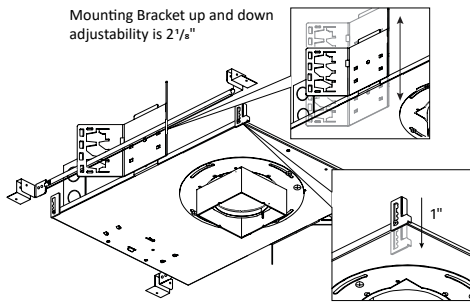

3" ARCHITECTURAL SQUARE ADJUSTABLE COMPATIBLE WITH ARMSTRONG® WOODWORKS®
 LINEAR SOLID WOOD PANELS 3¼" WIDE PLANKS

HOUSING DIMENSIONS 6W-20W

WW8176 - Woodwork No. 8176

Universal bar hanger mounts on the length or width side of the fixture;
 Ceiling mount bracket provides 1" adjustability.

1. Must remove spacer to achieve 1½" collar height
2. Consult factory for Made to Order collar height
3. Allow 1/8" tolerance

HOUSING DIMENSIONS 24W-32W

WW8176 - Woodwork No. 8176

Universal bar hanger mounts on the length or width side of the fixture;
 Ceiling mount bracket provides 1" adjustability.