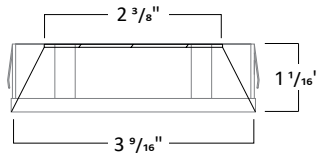

3" ARCHITECTURAL SQUARE ADJUSTABLE COMPATIBLE WITH ARMSTRONG® WOODWORKS®
 LINEAR SOLID WOOD PANELS 3¼" WIDE PLANKS

LED MODULE

FILTERS

Frosted Filter

Honey Comb

Solite Filter

Linear Filter

TRIM DIMENSIONS