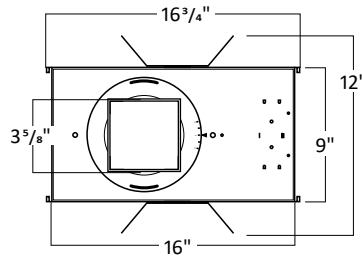

3" ARCHITECTURAL SQUARE ADJUSTABLE COMPATIBLE WITH ARMSTRONG® WOODWORKS®
 LINEAR SOLID WOOD PANELS 3¼" WIDE PLANKS

HOUSING DIMENSIONS 6W-20W

WW8176 - Woodwork No. 8176

Universal bar hanger mounts on the length or width side of the fixture;
 Ceiling mount bracket provides 1" adjustability.

1. Must remove spacer to achieve 1½" collar height
2. Consult factory for Made to Order collar height
3. Allow 1/8" tolerance

HOUSING DIMENSIONS 24W-32W

WW8176 - Woodwork No. 8176

Universal bar hanger mounts on the length or width side of the fixture;
 Ceiling mount bracket provides 1" adjustability.