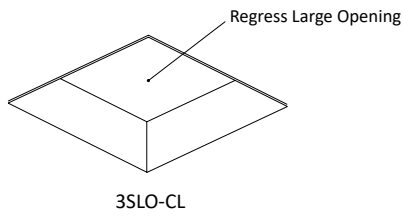

3" ARCHITECTURAL SQUARE ADJUSTABLE COMPATIBLE WITH ARMSTRONG® WOODWORKS®
 LINEAR SOLID WOOD PANELS 3¼" WIDE PLANKS

LED MODULE

FILTERS

Frosted Filter

Honey Comb

Solite Filter

Linear Filter

TRIM DIMENSIONS