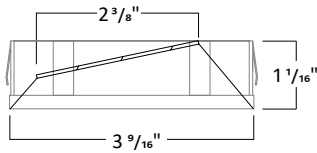

3" ARCHITECTURAL SQUARE ADJUSTABLE COMPATIBLE WITH ARMSTRONG® WOODWORKS®
 LINEAR SOLID WOOD PANELS 3¼" WIDE PLANKS

LED MODULE

FILTERS

Frosted Filter

Honey Comb

Solite Filter

Linear Filter

TRIM DIMENSIONS