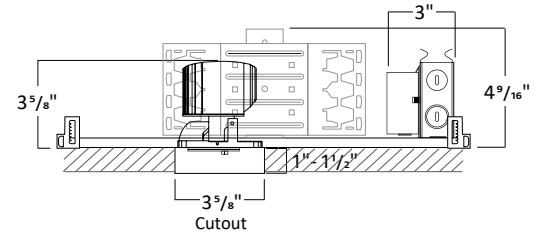

3" ARCHITECTURAL SQUARE ADJUSTABLE COMPATIBLE WITH ARMSTRONG® WOODWORKS®
 LINEAR SOLID WOOD PANELS 3¼" WIDE PLANKS

HOUSING DIMENSIONS 6W-20W

WW8176 - Woodwork No. 8176

Universal bar hanger mounts on the length or width side of the fixture;
 Ceiling mount bracket provides 1" adjustability.