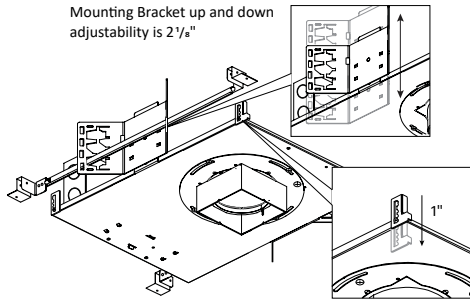

3" ARCHITECTURAL SQUARE ADJUSTABLE COMPATIBLE WITH ARMSTRONG® WOODWORKS®
 LINEAR SOLID WOOD PANELS 3¼" WIDE PLANKS

HOUSING DIMENSIONS 6W-20W

WW8176 - Woodwork No. 8176

Universal bar hanger mounts on the length or width side of the fixture;
 Ceiling mount bracket provides 1" adjustability.