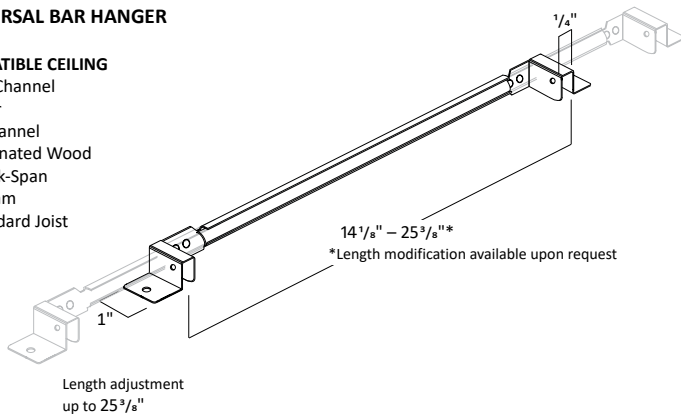

FRAME ACCESSORIES

UNIVERSAL BAR HANGER

COMPATIBLE CEILING

- Hat Channel
- T-Bar
- C-Channel
- Laminated Wood
- Quick-Span
- I-Beam
- Standard Joist