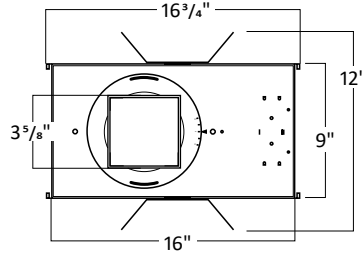

3" ARCHITECTURAL SQUARE ADJUSTABLE COMPATIBLE WITH ARMSTRONG® WOODWORKS®
 LINEAR SOLID WOOD PANELS 3¼" WIDE PLANKS

HOUSING DIMENSIONS 6W-20W

WW8176 - Woodwork No. 8176

Universal bar hanger mounts on the length or width side of the fixture;
 Ceiling mount bracket provides 1" adjustability.