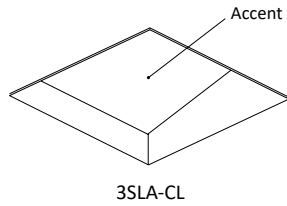

3" ARCHITECTURAL SQUARE ADJUSTABLE COMPATIBLE WITH ARMSTRONG® WOODWORKS®
 LINEAR SOLID WOOD PANELS 3¼" WIDE PLANKS

LED MODULE

FILTERS

Frosted Filter

Honey Comb

Solite Filter

Linear Filter

TRIM DIMENSIONS