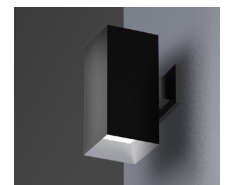

Downlight

TechZone®

WoodWorks®

Multiple Dedicated Bevel

Multiple Open Bevel

Cylinder

Square Luminaire

3" ARCHITECTURAL SQUARE WALL WASH COMPATIBLE WITH ARMSTRONG® WOODWORKS®
 LINEAR SOLID WOOD PANELS 3¼" WIDE PLANKS