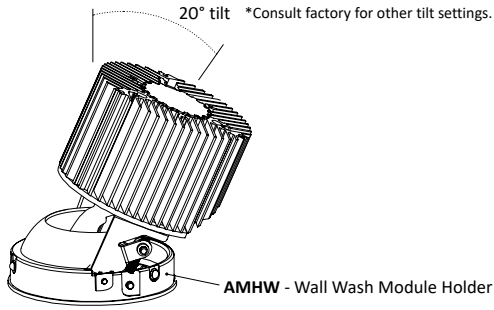

3" ARCHITECTURAL SQUARE WALL WASH COMPATIBLE WITH ARMSTRONG® WOODWORKS®
LINEAR SOLID WOOD PANELS 3¼" WIDE PLANKS

LED MODULE