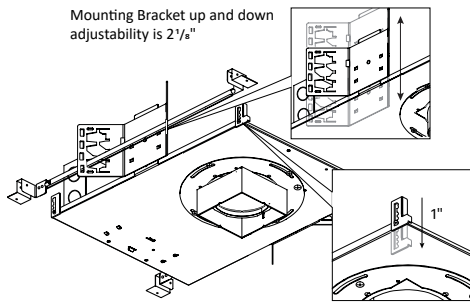

HOUSING DIMENSIONS 6W-20W

WW8176 - Woodwork No. 8176

Universal bar hanger mounts on the length or width side of the fixture;
 Ceiling mount bracket provides 1" adjustability.

1. Must remove spacer to achieve 1½" collar height
2. Consult factory for Made to Order collar height
3. Allow 1/8" tolerance

HOUSING DIMENSIONS 24W-32W

WW8176 - Woodwork No. 8176

Universal bar hanger mounts on the length or width side of the fixture;
 Ceiling mount bracket provides 1" adjustability.

1. Must remove spacer to achieve 1½" collar height
2. Consult factory for Made to Order collar height
3. Allow 1/8" tolerance