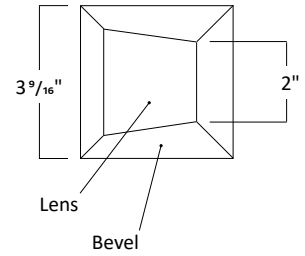

TRIM DIMENSIONS

TRIM FINISH

*Consult Factory for Made to Order Finishes