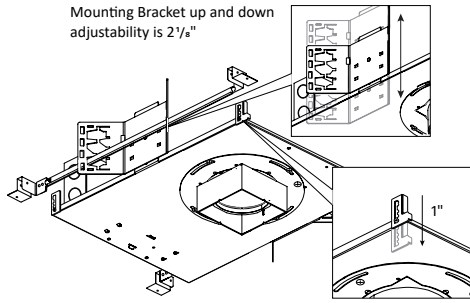

3" ARCHITECTURAL SQUARE WALL WASH COMPATIBLE WITH ARMSTRONG® WOODWORKS®
LINEAR SOLID WOOD PANELS 3¼" WIDE PLANKS

HOUSING DIMENSIONS 6W-20W