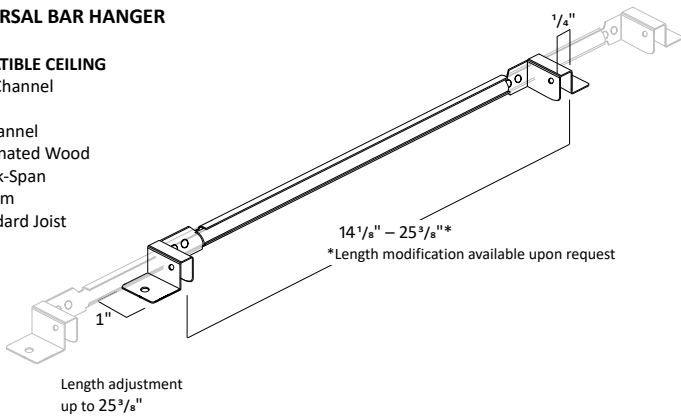

FRAME ACCESSORIES

UNIVERSAL BAR HANGER

COMPATIBLE CEILING

- Hat Channel
- T-Bar
- C-Channel
- Laminated Wood
- Quick-Span
- I-Beam
- Standard Joist