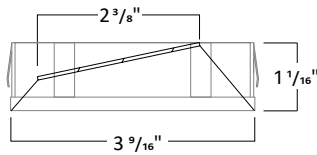

TRIM DIMENSIONS

TRIM FINISH

*Consult Factory for Made to Order Finishes