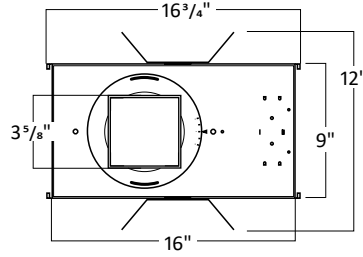

3" ARCHITECTURAL SQUARE WALL WASH COMPATIBLE WITH ARMSTRONG® WOODWORKS®
LINEAR SOLID WOOD PANELS 3¼" WIDE PLANKS

HOUSING DIMENSIONS 6W-20W