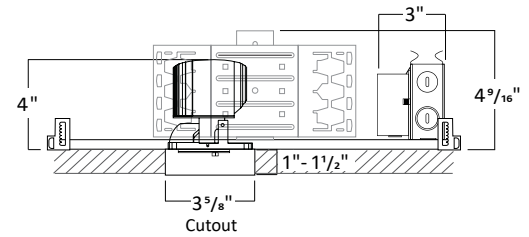

HOUSING DIMENSIONS 6W-20W

WW8176 - Woodwork No. 8176

Universal bar hanger mounts on the length or width side of the fixture;
 Ceiling mount bracket provides 1" adjustability.

1. Must remove spacer to achieve 1½" collar height
2. Consult factory for Made to Order collar height
3. Allow 1/8" tolerance

HOUSING DIMENSIONS 24W-32W

WW8176 - Woodwork No. 8176

Universal bar hanger mounts on the length or width side of the fixture;
 Ceiling mount bracket provides 1" adjustability.

1. Must remove spacer to achieve 1½" collar height
2. Consult factory for Made to Order collar height
3. Allow 1/8" tolerance