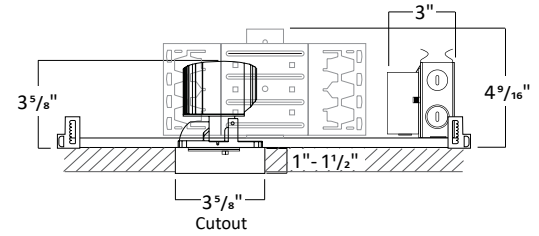

3" ARCHITECTURAL SQUARE WALL WASH COMPATIBLE WITH ARMSTRONG® WOODWORKS®
LINEAR SOLID WOOD PANELS 3¼" WIDE PLANKS

HOUSING DIMENSIONS 6W-20W