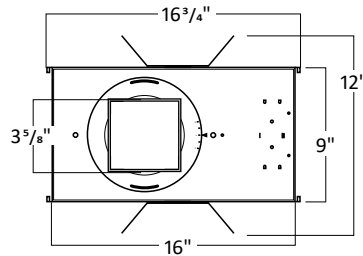

HOUSING DIMENSIONS 6W-20W

WW8176 - Woodwork No. 8176

Universal bar hanger mounts on the length or width side of the fixture;
 Ceiling mount bracket provides 1" adjustability.

1. Must remove spacer to achieve 1½" collar height
2. Consult factory for Made to Order collar height
3. Allow 1/8" tolerance

HOUSING DIMENSIONS 24W-32W

WW8176 - Woodwork No. 8176

Universal bar hanger mounts on the length or width side of the fixture;
 Ceiling mount bracket provides 1" adjustability.

1. Must remove spacer to achieve 1½" collar height
2. Consult factory for Made to Order collar height
3. Allow 1/8" tolerance