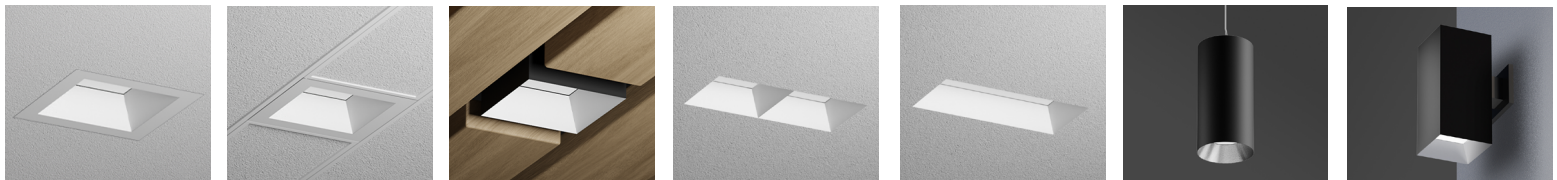

PRIME FAMILY OF PRODUCTS

Downlight   TechZone®   WoodWorks®   Multiple Dedicated Bevel   Multiple Open Bevel   Cylinder   Square Luminaire