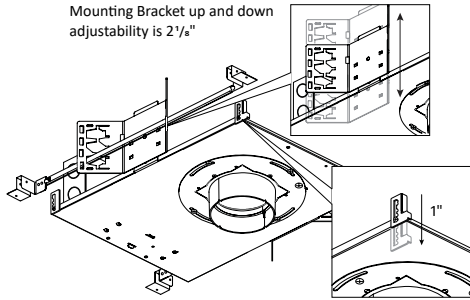

## HOUSING DIMENSIONS 6W-20W

WW8177 - Woodwork No. 8177

Universal bar hanger mounts on the length or width side of the fixture; Ceiling mount bracket provides 1" adjustability.

- 1 1/2" is the standard collar height. Consult factory for Made to Order collar heights.
- Allow 1/8" tolerance.

## HOUSING DIMENSIONS 24W-56W

WW8177 - Woodwork No. 8177

Universal bar hanger mounts on the length or width side of the fixture; Ceiling mount bracket provides 1" adjustability.

- 1 1/2" is the standard collar height. Consult factory for Made to Order collar heights.
- Allow 1/8" tolerance.