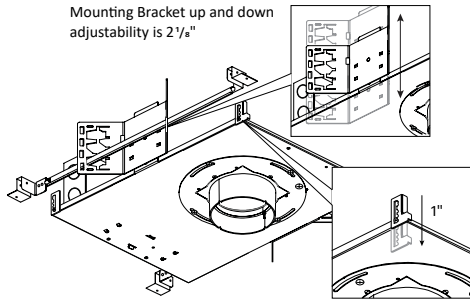

## HOUSING DIMENSIONS 6W-20W

WW8177 - Woodwork No. 8177

Universal bar hanger mounts on the length or width side of the fixture; Ceiling mount bracket provides 1" adjustability.

- 1 1/2" is the standard collar height. Consult factory for Made to Order collar heights.
- Allow 1/8" tolerance.