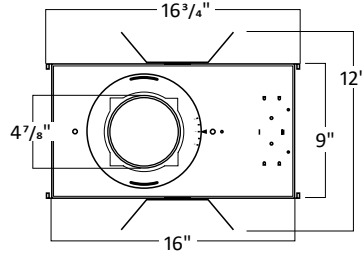

## HOUSING DIMENSIONS 6W-20W

WW8177 - Woodwork No. 8177

Universal bar hanger mounts on the length or width side of the fixture; Ceiling mount bracket provides 1" adjustability.

- 1 1/2" is the standard collar height. Consult factory for Made to Order collar heights.
- Allow 1/8" tolerance.