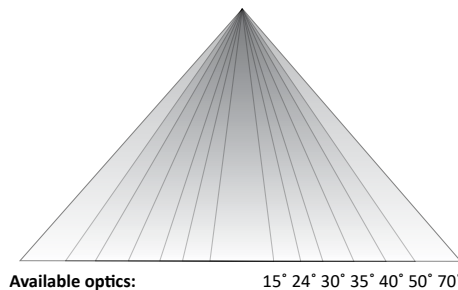

BEAM SPREAD