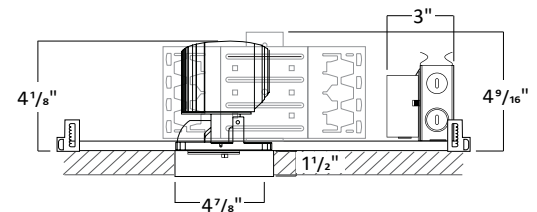

## HOUSING DIMENSIONS 6W-20W

WW8177 - Woodwork No. 8177

Universal bar hanger mounts on the length or width side of the fixture; Ceiling mount bracket provides 1" adjustability.

- 1 1/2" is the standard collar height. Consult factory for Made to Order collar heights.
- Allow 1/8" tolerance.

## HOUSING DIMENSIONS 24W-56W

WW8177 - Woodwork No. 8177

Universal bar hanger mounts on the length or width side of the fixture; Ceiling mount bracket provides 1" adjustability.

- 1 1/2" is the standard collar height. Consult factory for Made to Order collar heights.
- Allow 1/8" tolerance.