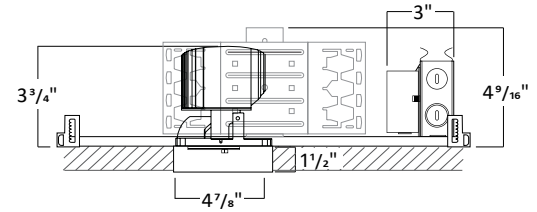

## HOUSING DIMENSIONS 6W-20W

WW8177 - Woodwork No. 8177

Universal bar hanger mounts on the length or width side of the fixture; Ceiling mount bracket provides 1" adjustability.

- 1 1/2" is the standard collar height. Consult factory for Made to Order collar heights.
- Allow 1/8" tolerance.