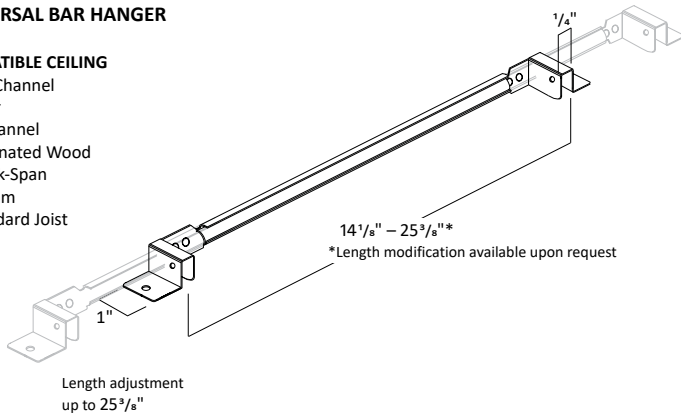

FRAME ACCESSORIES

UNIVERSAL BAR HANGER

COMPATIBLE CEILING

- Hat Channel
- T-Bar
- C-Channel
- Laminated Wood
- Quick-Span
- I-Beam
- Standard Joist