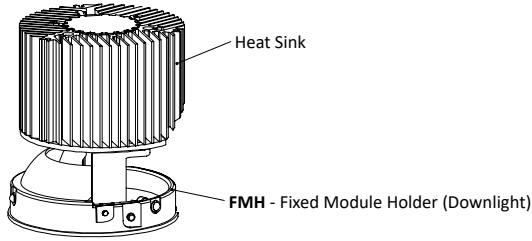

LED MODULE

FILTERS