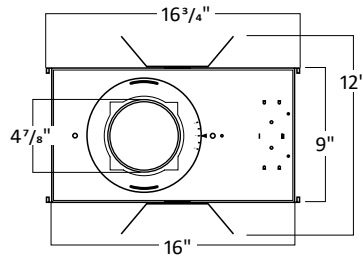

## HOUSING DIMENSIONS 6W-20W

WW8177 - Woodwork No. 8177

Universal bar hanger mounts on the length or width side of the fixture; Ceiling mount bracket provides 1" adjustability.

- 1 1/2" is the standard collar height. Consult factory for Made to Order collar heights.
- Allow 1/8" tolerance.

## HOUSING DIMENSIONS 24W-56W

WW8177 - Woodwork No. 8177

Universal bar hanger mounts on the length or width side of the fixture; Ceiling mount bracket provides 1" adjustability.

- 1 1/2" is the standard collar height. Consult factory for Made to Order collar heights.
- Allow 1/8" tolerance.