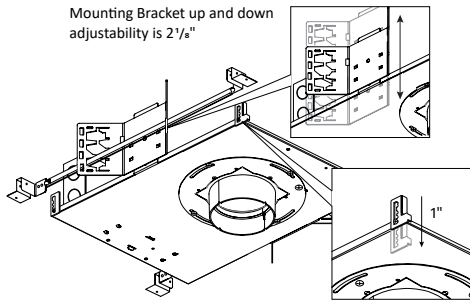

COLOR TEMPERATURE MULTIPLIER FOR DELIVERED LUMENS

2700K	3000K	3500K	4000K
0.95	1.00	1.04	1.07

HOUSING DIMENSIONS 6W-20W

WW8177 - Woodwork No. 8177

Universal bar hanger mounts on the length or width side of the fixture; Ceiling mount bracket provides 1" adjustability.

- 1 1/2" is the standard collar height. Consult factory for Made to Order collar heights.
- Allow 1/8" tolerance.

HOUSING DIMENSIONS 24W-56W

WW8177 - Woodwork No. 8177

Universal bar hanger mounts on the length or width side of the fixture; Ceiling mount bracket provides 1" adjustability.