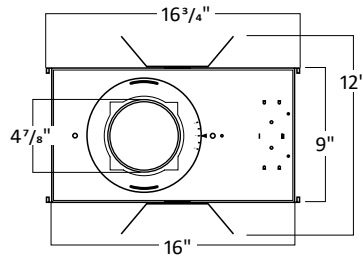

PERFORMANCE CHART

Optics		15°	24°	36°	50°	80°
6W	Initial Lumens	995	955	955	955	955
	Delivered Lumens	632	666	687	586	418
9W	Initial Lumens	1296	1296	1296	1296	1296
	Delivered Lumens	860	906	933	796	569
12W	Initial Lumens	1618	1618	1618	1618	1618
	Delivered Lumens	1077	1136	1170	997	713
15W	Initial Lumens	2015	2015	2015	2015	2015
	Delivered Lumens	1312	1383	1426	1213	868
20W	Initial Lumens	2422	2422	2422	2422	2422
	Delivered Lumens	1595	1682	1735	1476	1056
24W	Initial Lumens	2799	2799	2799	2799	2799
	Delivered Lumens	1870	1972	2036	1732	1240
28W	Initial Lumens	3128	3128	3128	3128	3128
	Delivered Lumens	2147	2266	2339	1986	1425
32W	Initial Lumens	3405	3405	3405	3405	3405
	Delivered Lumens	2437	2584	2668	2264	1620

COLOR TEMPERATURE MULTIPLIER FOR DELIVERED LUMENS

2700K	3000K	3500K	4000K
0.95	1.00	1.04	1.07

HOUSING DIMENSIONS 6W-20W

WW8177 - Woodwork No. 8177

Universal bar hanger mounts on the length or width side of the fixture; Ceiling mount bracket provides 1" adjustability.

- 1 1/2" is the standard collar height. Consult factory for Made to Order collar heights.
- Allow 1/8" tolerance.

HOUSING DIMENSIONS 24W-56W

WW8177 - Woodwork No. 8177

Universal bar hanger mounts on the length or width side of the fixture; Ceiling mount bracket provides 1" adjustability.