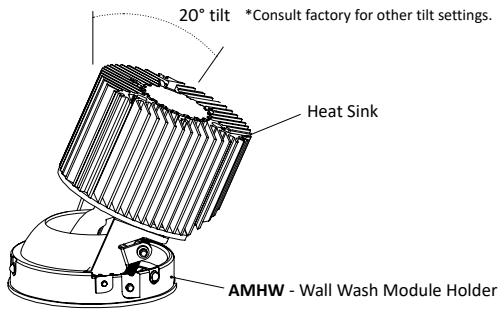

LED MODULE

TRIM DIMENSIONS

TRIM FINISH

*Consult Factory for Made to Order Finishes