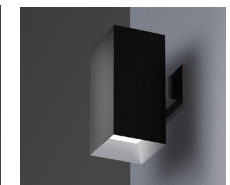

Downlight

TechZone®

WoodWorks®

Multiple Dedicated Bevel

Multiple Open Bevel

Cylinder

Square Luminaire

ORDERING INFORMATION