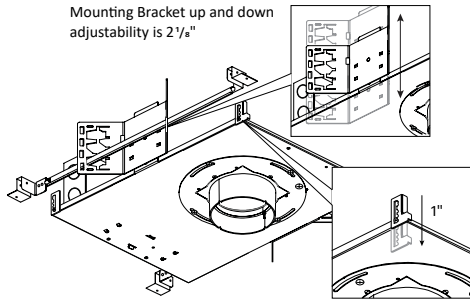

HOUSING DIMENSIONS 6W-20W

WW8177 - Woodwork No. 8177