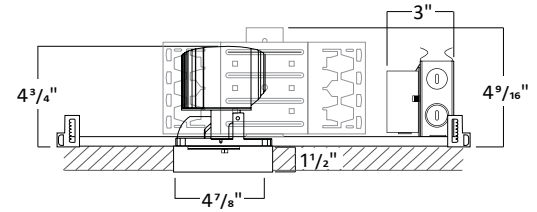

COLOR TEMPERATURE MULTIPLIER FOR DELIVERED LUMENS

2700K	3000K	3500K	4000K
0.95	1.00	1.04	1.07

HOUSING DIMENSIONS 6W-20W

WW8177 - Woodwork No. 8177

Universal bar hanger mounts on the length or width side of the fixture; Ceiling mount bracket provides 1" adjustability.

- 1 1/2" is the standard collar height. Consult factory for Made to Order collar heights.
- Allow 1/8" tolerance.

HOUSING DIMENSIONS 24W-56W

WW8177 - Woodwork No. 8177

Universal bar hanger mounts on the length or width side of the fixture; Ceiling mount bracket provides 1" adjustability.