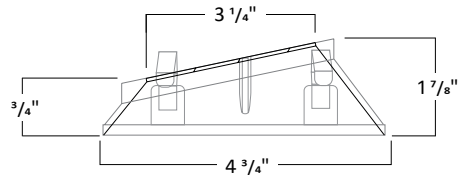

TRIM DIMENSIONS

TRIM FINISH

*Consult Factory for Made to Order Finishes