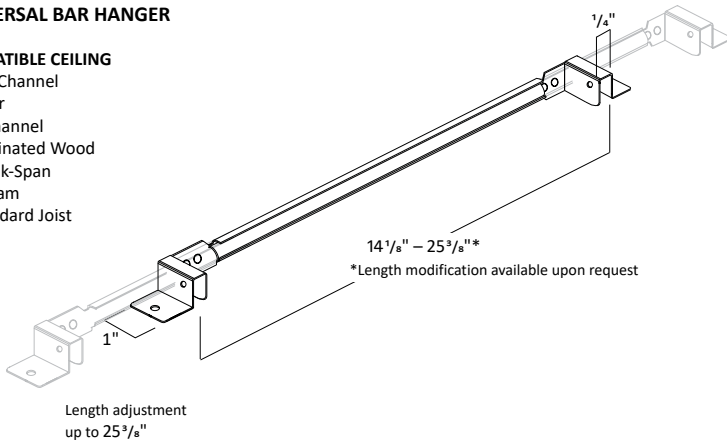

FRAME ACCESSORIES

UNIVERSAL BAR HANGER

COMPATIBLE CEILING

- Hat Channel
- T-Bar
- C-Channel
- Laminated Wood
- Quick-Span
- I-Beam
- Standard Joist