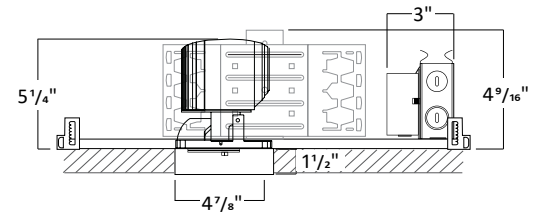

COLOR TEMPERATURE MULTIPLIER FOR DELIVERED LUMENS

2700K	3000K	3500K	4000K
0.95	1.00	1.04	1.07

HOUSING DIMENSIONS 6W-20W

WW8177 - Woodwork No. 8177

Universal bar hanger mounts on the length or width side of the fixture; Ceiling mount bracket provides 1" adjustability.

- 1 1/2" is the standard collar height. Consult factory for Made to Order collar heights.
- Allow 1/8" tolerance.

HOUSING DIMENSIONS 24W-56W

WW8177 - Woodwork No. 8177

Universal bar hanger mounts on the length or width side of the fixture; Ceiling mount bracket provides 1" adjustability.