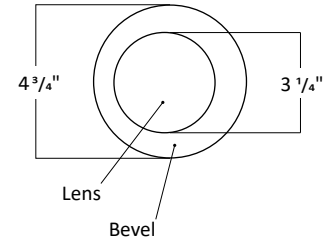

TRIM DIMENSIONS

TRIM FINISH

*Consult Factory for Made to Order Finishes