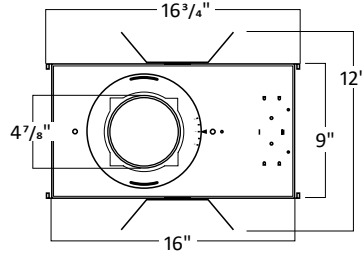

PERFORMANCE CHART

Optics		15°	24°	36°	50°	80°
6W	Initial Lumens	995	955	955	955	955
	Delivered Lumens	632	666	687	586	418
9W	Initial Lumens	1296	1296	1296	1296	1296
	Delivered Lumens	860	906	933	796	569
12W	Initial Lumens	1618	1618	1618	1618	1618
	Delivered Lumens	1077	1136	1170	997	713
15W	Initial Lumens	2015	2015	2015	2015	2015
	Delivered Lumens	1312	1383	1426	1213	868
20W	Initial Lumens	2422	2422	2422	2422	2422
	Delivered Lumens	1595	1682	1735	1476	1056
24W	Initial Lumens	2799	2799	2799	2799	2799
	Delivered Lumens	1870	1972	2036	1732	1240
28W	Initial Lumens	3128	3128	3128	3128	3128
	Delivered Lumens	2147	2266	2339	1986	1425
32W	Initial Lumens	3405	3405	3405	3405	3405
	Delivered Lumens	2437	2584	2668	2264	1620

COLOR TEMPERATURE MULTIPLIER FOR DELIVERED LUMENS

2700K	3000K	3500K	4000K
0.95	1.00	1.04	1.07

HOUSING DIMENSIONS 6W-20W

WW8177 - Woodwork No. 8177

Universal bar hanger mounts on the length or width side of the fixture; Ceiling mount bracket provides 1" adjustability.

- 1 1/2" is the standard collar height. Consult factory for Made to Order collar heights.
- Allow 1/8" tolerance.

HOUSING DIMENSIONS 24W-56W

WW8177 - Woodwork No. 8177

Universal bar hanger mounts on the length or width side of the fixture; Ceiling mount bracket provides 1" adjustability.