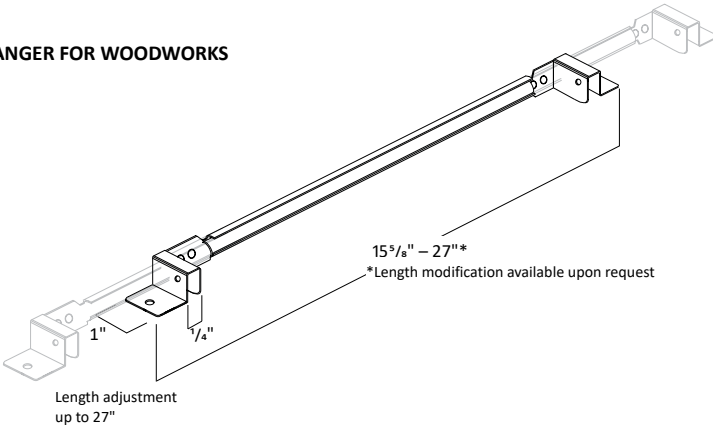

FRAME ACCESSORIES

UNIVERSAL BAR HANGER FOR WOODWORKS

COMPATIBLE CEILING

- Hat Channel
- T-Bar
- C-Channel
- Laminated Wood
- Quick-Span
- I-Beam
- Standard Joist