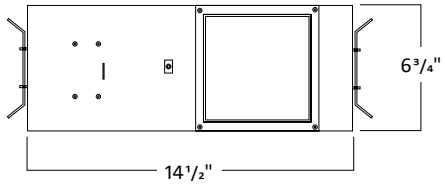

HOUSING DIMENSIONS

WW8176 - Woodwork No. 8176