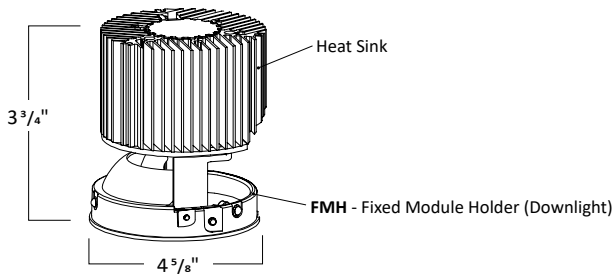

Allow 1/8" tolerance

FRAME ACCESSORIES

UNIVERSAL BAR HANGER FOR WOODWORKS

COMPATIBLE CEILING

- Hat Channel
- T-Bar
- C-Channel
- Laminated Wood
- Quick-Span
- I-Beam
- Standard Joist

LED MODULE

FILTERS

Frosted Filter

Honey Comb

Solite Filter

Linear Filter

TRIM DIMENSIONS

TRIM FINISH

*Consult Factory for Made to Order Finishes