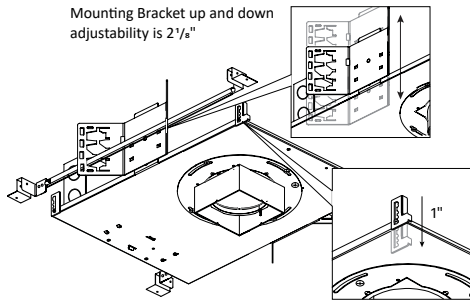

## HOUSING DIMENSIONS 6W-20W

WW8177 - Woodwork No. 8177

Universal bar hanger mounts on the length or width side of the fixture; Ceiling mount bracket provides 1" adjustability.

- 1 1/2" is the standard collar height. Consult factory for Made to Order collar heights.
- Allow 1/8" tolerance.

## HOUSING DIMENSIONS 24W-56W

WW8177 - Woodwork No. 8177

Universal bar hanger mounts on the length or width side of the fixture; Ceiling mount bracket provides 1" adjustability.

- 1 1/2" is the standard collar height. Consult factory for Made to Order collar heights.
- Allow 1/8" tolerance.