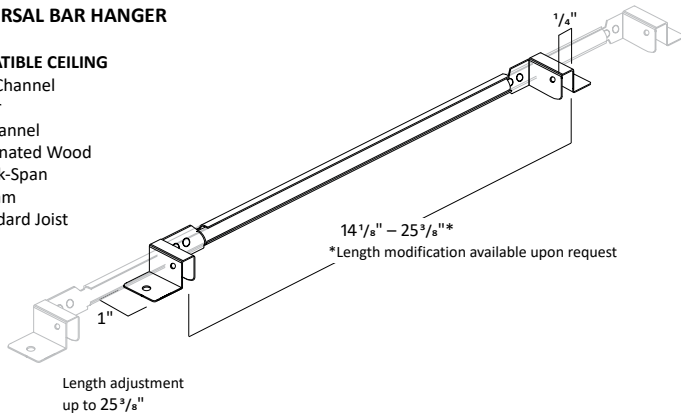

FRAME ACCESSORIES

UNIVERSAL BAR HANGER

COMPATIBLE CEILING

- Hat Channel
- T-Bar
- C-Channel
- Laminated Wood
- Quick-Span
- I-Beam
- Standard Joist