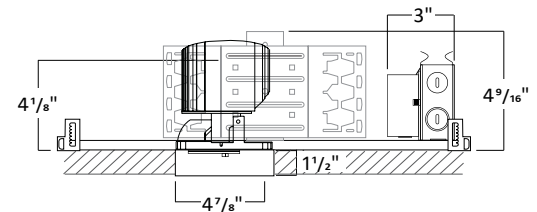

## HOUSING DIMENSIONS 6W-20W

WW8177 - Woodwork No. 8177

Universal bar hanger mounts on the length or width side of the fixture; Ceiling mount bracket provides 1" adjustability.

- 1 1/2" is the standard collar height. Consult factory for Made to Order collar heights.
- Allow 1/8" tolerance.

## HOUSING DIMENSIONS 24W-56W

WW8177 - Woodwork No. 8177

Universal bar hanger mounts on the length or width side of the fixture; Ceiling mount bracket provides 1" adjustability.

- 1 1/2" is the standard collar height. Consult factory for Made to Order collar heights.
- Allow 1/8" tolerance.