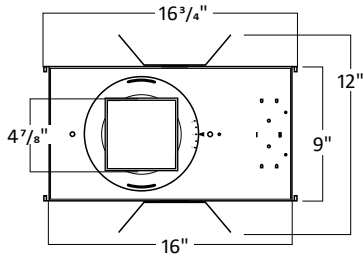

## HOUSING DIMENSIONS 6W-20W

WW8177 - Woodwork No. 8177

Universal bar hanger mounts on the length or width side of the fixture; Ceiling mount bracket provides 1" adjustability.

- 1 1/2" is the standard collar height. Consult factory for Made to Order collar heights.
- Allow 1/8" tolerance.

## HOUSING DIMENSIONS 24W-56W

WW8177 - Woodwork No. 8177

Universal bar hanger mounts on the length or width side of the fixture; Ceiling mount bracket provides 1" adjustability.

- 1 1/2" is the standard collar height. Consult factory for Made to Order collar heights.
- Allow 1/8" tolerance.