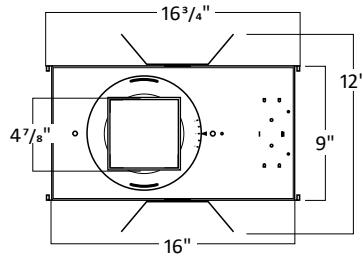

HOUSING DIMENSIONS 6W-20W

WW8177 - Woodwork No. 8177