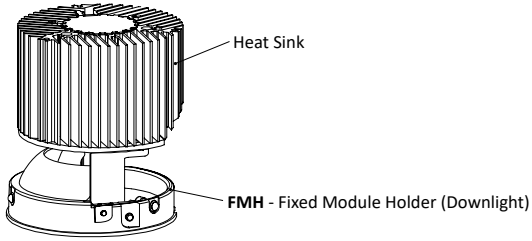

LED MODULE

FILTERS